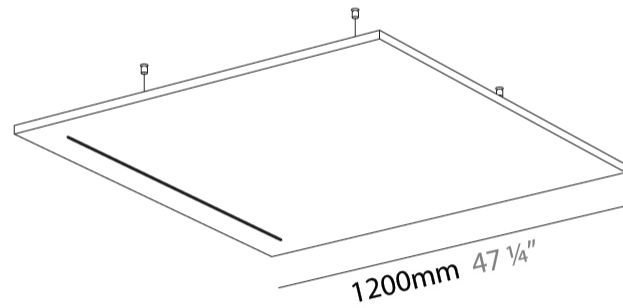

GENERAL

Series: Just Black Acoustic
Brand: Prolicht
Division: Architectural
Mounting Type: Suspension
Mounting Location: Ceiling

PHYSICAL

Shape: Square
Length (mm): 1200
Length (in): 47 1/4
Width (mm): 1200
Width (in): 47 1/4
Height (mm): 41
Height (in): 1 5/8

Light Distribution: Direct
Fixture Finish: [ANC / ASH / BNA / BTC / BZE / CEL / EGG / EVG / FOG / FOS / FST / FUA / IRI / IRO / KHA / LIC / LIM / MER / MSN / MUS / ONX / PEA / PLU / POL / PPY / RAY / ROY / RST / STE / SWD / TAN / TAU](#)

Holder Finish: [SSR / BKV / CWI / CRY / HAB / LAG / UFT / ITA / RUA / RUR / MIC / FTG / MYG / TWT / LOD / PUS / FRO / FUP / KIA / POP / BLS / SPG / MEY / GOH / GUM / CHC / COM / ABZ / JAG](#)

Fixture Material: Aluminum
Cable Details: [2,000mm / 6,000mm Transparent Cable](#)

ELECTRICAL

Lamp Type: LED
Input Wattage (W): 23
Total Output Wattage (W): 20.9
Dimming: Non-Dimmable
Driver Included: No
Driver Location: Remote
Driver Type: Constant Voltage - Universal
Driver Class: Class 2
Input Voltage (V): 120 - 277
Output Voltage (V): 24

LED

Color Temperature (°K): 2700
Max. Delivered Lumen (lm): 603
Nominal Lumen (lm): 862
CRI: >90 CRI
Lamp Life (hrs): 80000

OPTICAL

Beam Angle: 30

RATINGS AND CERTIFICATIONS

Certified By: Certified for North American Standards
IP rating: IP20

PROJECT _____
TYPE _____
SPECIFIER _____
QUANTITY _____
DATE _____